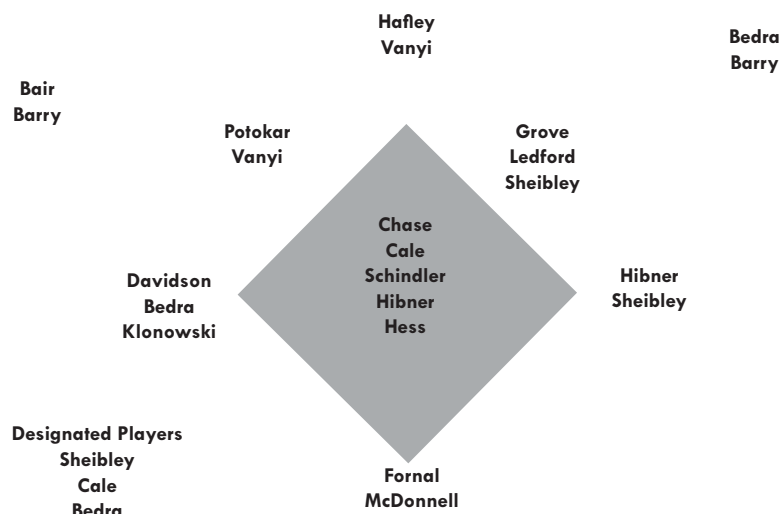

Grove Named to All-Newcomer Team

Sophomore Autumn Grove Became the eighth YSU player named to the Horizon League All-Newcomer Team since 2003 after batting .336 with six home runs last season. She also ripped four doubles with 17 runs batted in and a slugging percentage of .531. Grove also ranked second on the team with 12 multi-hit games and five multi-RBI games.

2008 YSU Softball Returning Leaders

Batting Average	
McKenzie Bedra	.416
Autumn Grove	.336
Kelli Sheibley	.324
Jamie Fornal	.315
Becky Hibner	.313
Runs	
Autumn Grove	24
McKenzie Bedra	21
Becky Hibner	18
Hits	
McKenzie Bedra	47
Becky Hibner	42
Autumn Grove	38
Doubles	
McKenzie Bedra	16
Jamie Fornal	5
Triples	
Becky Hibner	1
Bethany Hafley	1
Allyse Ledford	1
Lacy Bronson	1
Kristen McDonnell	1
Home Runs	
McKenzie Bedra	9
Kristen McDonnell	6
Autumn Grove	6
Cheryl Cale	2
RBI	
McKenzie Bedra	34
Kristen McDonnell	23
Autumn Grove	17
Slugging Percentage	
McKenzie Bedra	.796
Autumn Grove	.531
Kristen McDonnell	.438
Wins	
Danielle Chase	3
ERA	
Danielle Chase	3.58
Strikeouts	
Danielle Chase	31
Innings Pitched	
Danielle Chase	67.1

2008 YOUNGSTOWN STATE PROBABLE DEPTH CHART